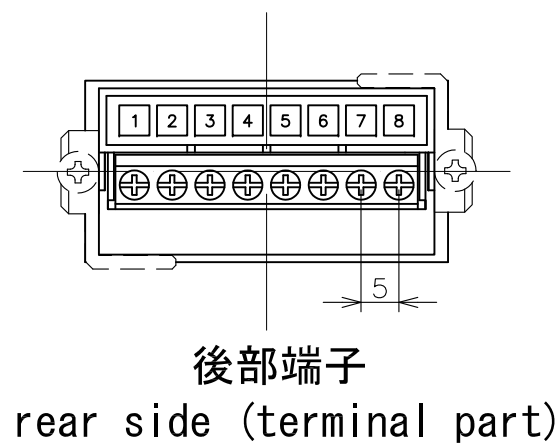

RevNO	Revisions	DATE	CHECKED

DESIGNED	CHECKED	APPROVED	SCALE	TYPE
			A3 1/1	H□42 series
HENIX CORPORATION ヘニックス株式会社				TITLE 外形寸法図 dimension
				DRWN NO.