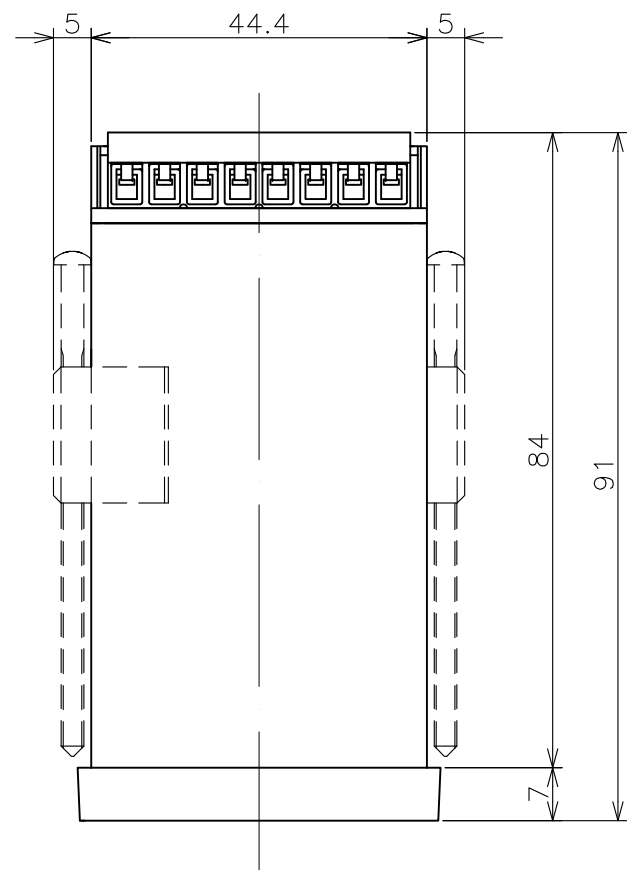

RevNO	Revisions	DATE	CHECKED

DESIGNED	CHECKED	APPROVED	SCALE	TYPE
			A3 1/1	H□42 series
HENIX CORPORATION ヘニックス株式会社				TITLE 外形寸法図 dimension
				DRWN NO.