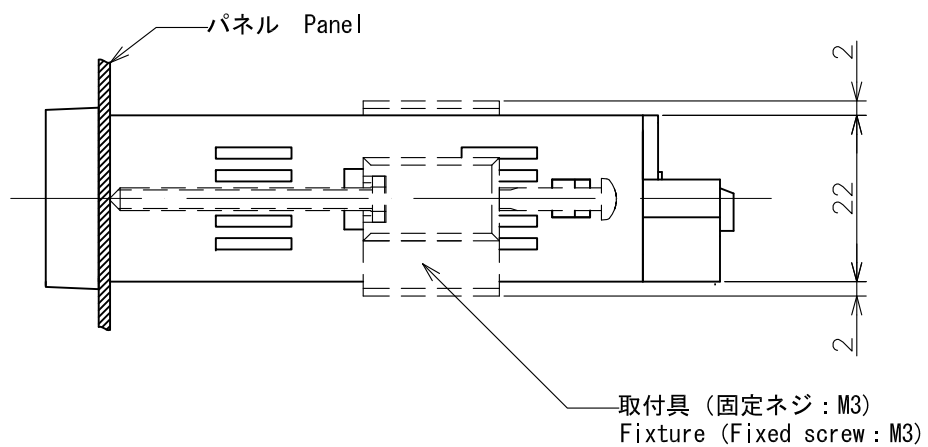

RevNO	Revisions	DATE	CHECKED

DESIGNED	CHECKED	APPROVED	SCALE	TYPE
			A3 1/1	H□42 series
HENIX CORPORATION ヘニックス株式会社				TITLE 外形寸法図 dimension
				DRWN NO.