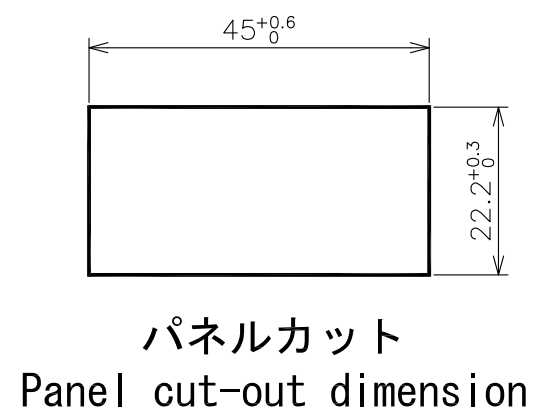

RevNO	Revisions	DATE	CHECKED

DESIGNED	CHECKED	APPROVED	SCALE	TYPE
			A3 1/1	H□42 series
HENIX CORPORATION ヘニックス株式会社				TITLE 外形寸法図 dimension
				DRWN NO.