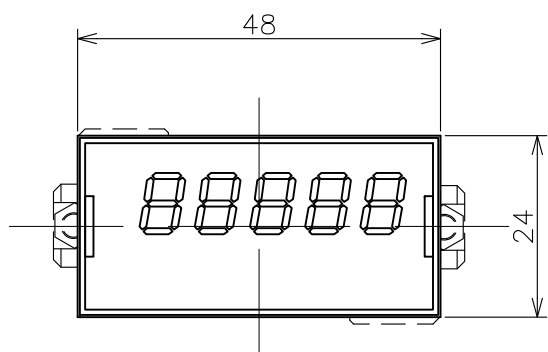

RevNO	Revisions	DATE	CHECKED

DESIGNED	CHECKED	APPROVED	SCALE	TYPE
			A3 1/1	H□42 series
HENIX CORPORATION ヘニックス株式会社				TITLE 外形寸法図 dimension
				DRWN NO.