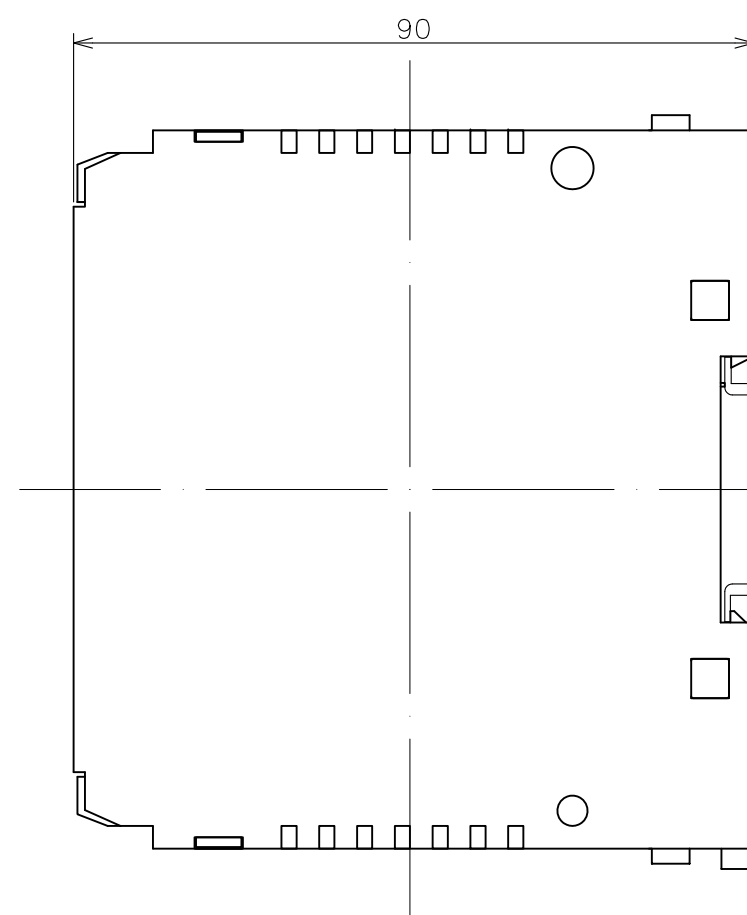

RevNO	Revisions	DATE	CHECKED

DINレール (35mm幅)  
DIN rail (35mm width)

DESIGNED	CHECKED	APPROVED	SCALE	TYPE
			A3 1/1	B□22 series
HENIX CORPORATION ヘニックス株式会社				TITLE 外形寸法図
				DRWN NO.