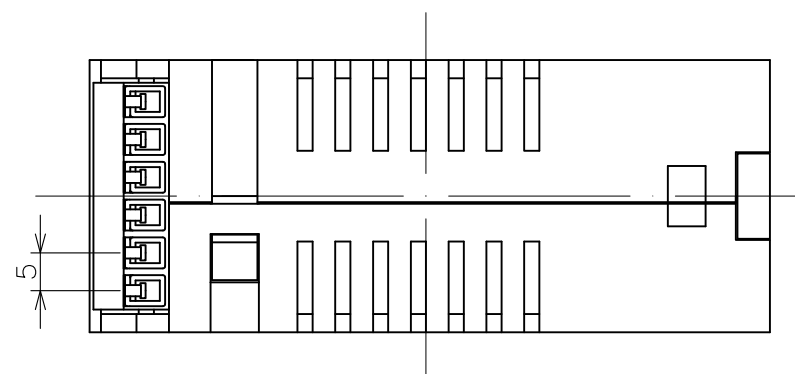

RevNO	Revisions	DATE	CHECKED

DINレール (35mm幅)  
DIN rail (35mm width)

DESIGNED	CHECKED	APPROVED	SCALE	TYPE
			A3 1/1	B□22 series
HENIX CORPORATION ヘニックス株式会社				TITLE 外形寸法図
				DRWN NO.