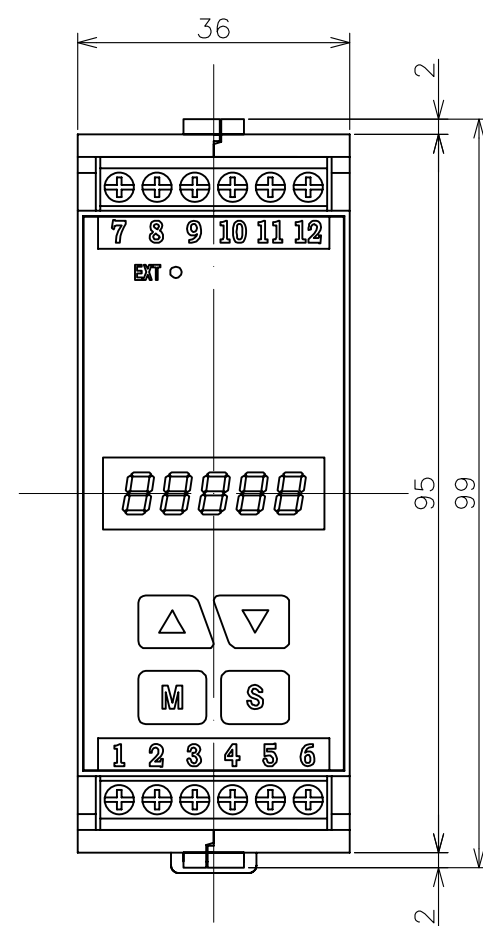

RevNO	Revisions	DATE	CHECKED

DINレール (35mm幅)  
DIN rail (35mm width)

DESIGNED	CHECKED	APPROVED	SCALE	TYPE
			A3 1/1	B□22 series
HENIX CORPORATION ヘニックス株式会社				TITLE 外形寸法図
				DRWN NO.