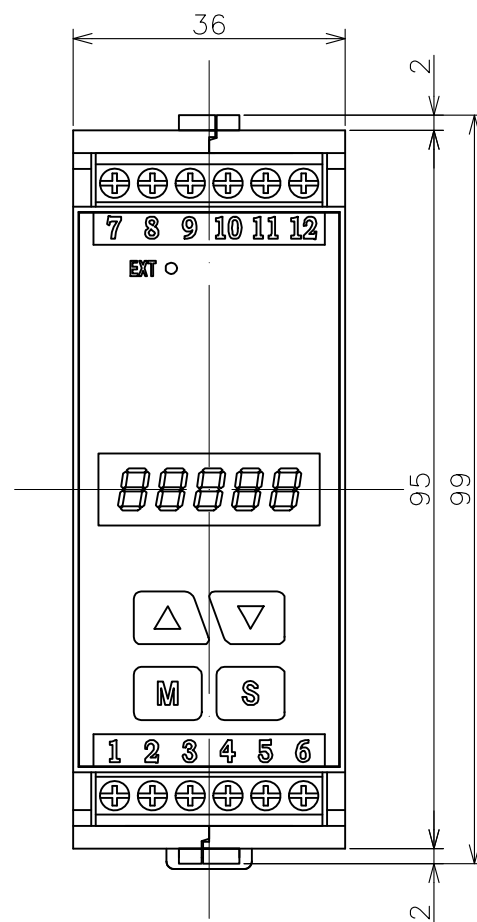

RevNO	Revisions	DATE	CHECKED

DINレール (35mm幅)
DIN rail (35mm width)

DESIGNED	CHECKED	APPROVED	SCALE	TYPE
			A3 1/1	B□22/BP21 series
HENIX CORPORATION ヘニックス株式会社				TITLE 外形寸法図
				DRWN NO.