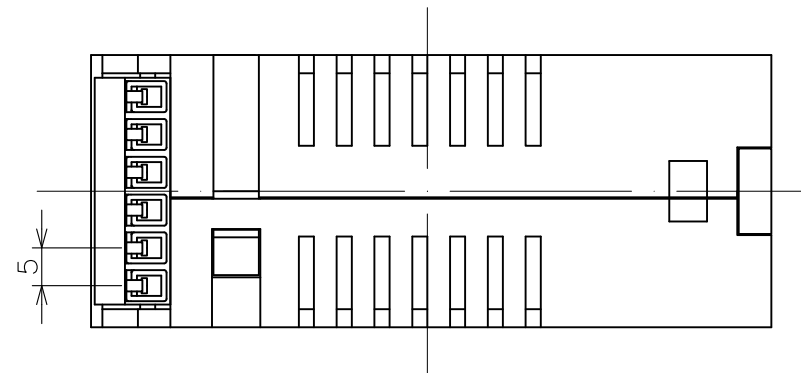

RevNO	Revisions	DATE	CHECKED

DINレール (35mm幅)
DIN rail (35mm width)

DESIGNED	CHECKED	APPROVED	SCALE	TYPE
			A3 1/1	B□22/BP21 series
HENIX CORPORATION ヘニックス株式会社				TITLE 外形寸法図
				DRWN NO.