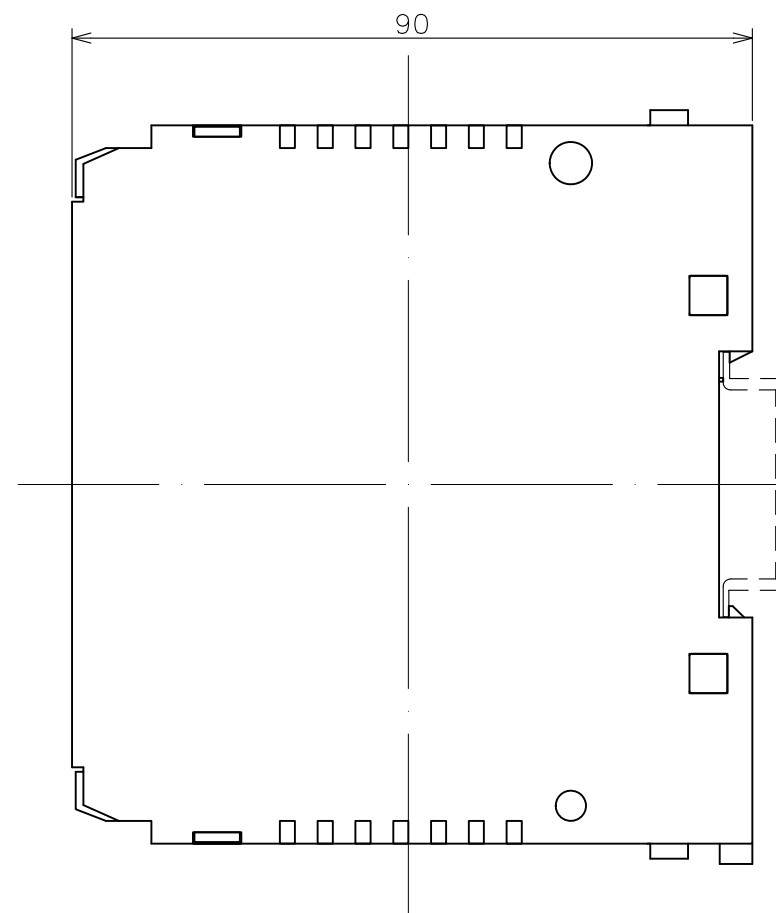

RevNO	Revisions	DATE	CHECKED

DINレール (35mm幅)
DIN rail (35mm width)

DESIGNED	CHECKED	APPROVED	SCALE	TYPE
			A3 1/1	B□22/BP21 series
HENIX CORPORATION ヘニックス株式会社				TITLE 外形寸法図
				DRWN NO.